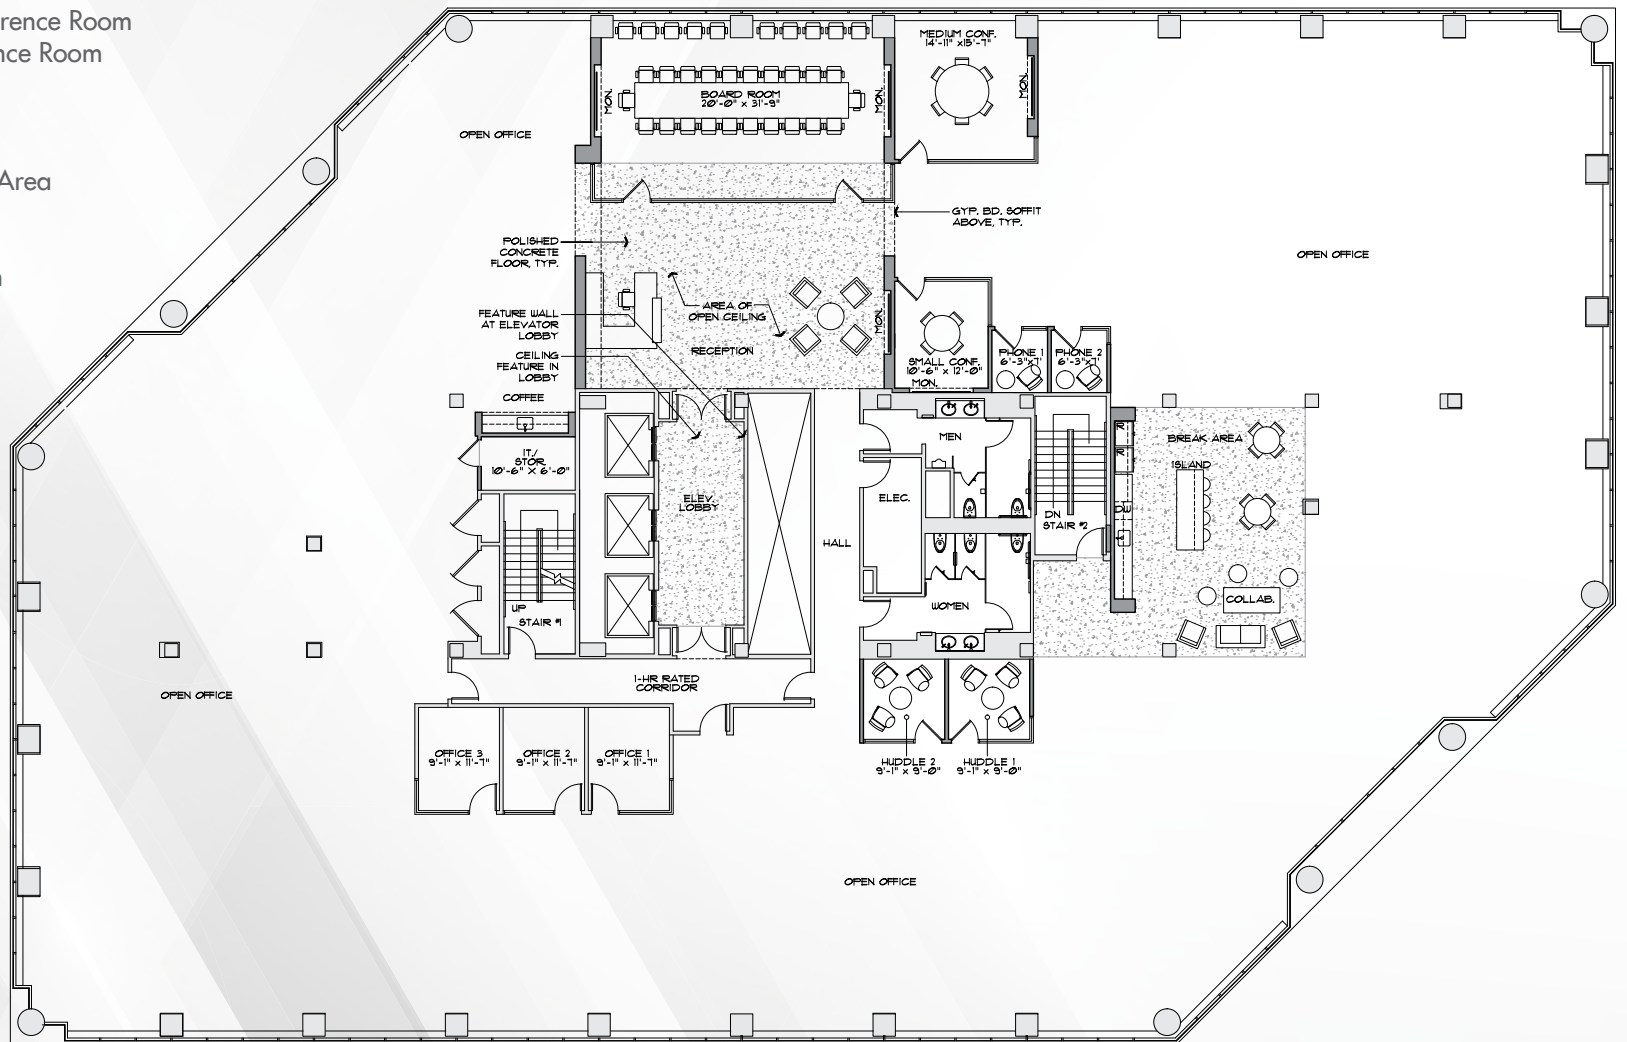

577 AIRPORT | Suite 500

±19,958 SF

- Reception
- 1 Board Room
- 1 Medium Conference Room
- 1 Small Conference Room
- 3 Private Offices
- 2 Huddle Rooms
- 2 Phone Rooms
- 1 Collaboration Area
- Break Area
- Coffee Station
- IT/Storage Room

* Hypothetical Space Plan