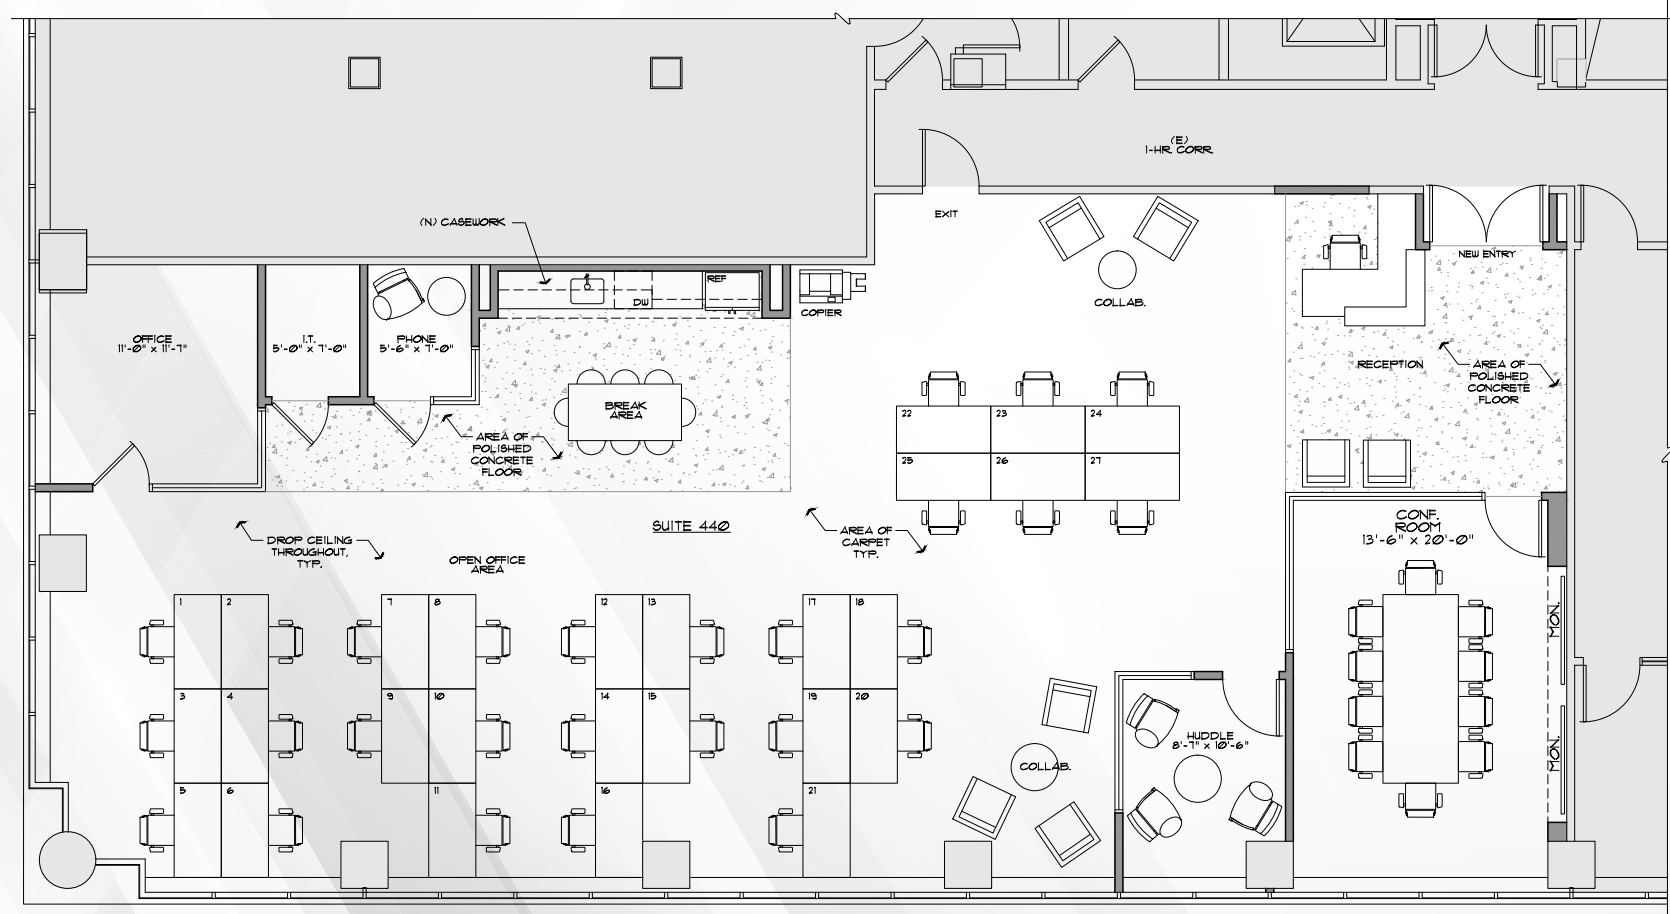

## ±3,449 SF

- Reception
- 1 Conference Room
- 1 Private Office
- 1 Huddle Room
- 1 Phone Room
- 2 Collaboration Areas
- Open Area for 27 Workstations
- Break Area
- IT Room

\* Hypothetical Space Plan